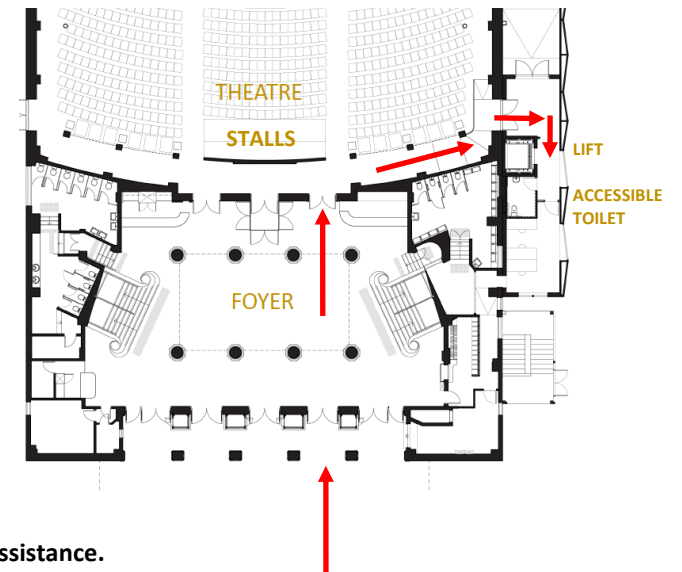

## VENUE ENTRY

Entry into the venue foyer is via the Lower Esplanade main entrance doors.

All entry doors provide accessible entry.

There are no steps from the footpath outside the Venue to the front of the Ground Level auditorium.

## LEVEL 1 ACCESS

Lift access is available to Level 1.

Providing access to bars, Lounge Row D accessible seating and an accessible toilet.

## STALLS ENTRY

Entry into the Stalls auditorium provides access to accessible seating in Stalls Rows A, B & W plus access to the Lift and Accessible toilet.

## ACCESS MAP

Access from front doors to Accessible Lift/Toilets up to Level 1.

Please don't hesitate to speak to our staff should you require assistance.